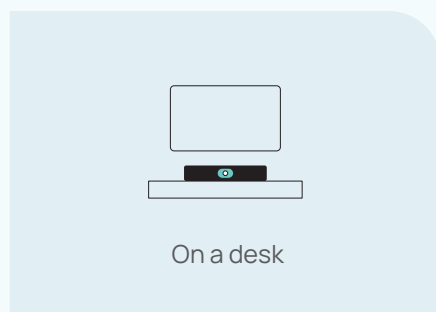

## MeetingBar A10

For Huddle Spaces and Home Office

Compact design

Leading platforms

Quality audio and video

Wireless device mode

Remote device management

# SIMPLE TO MAKE ROOM RIGHT

The Yealink MeetingBar A10 caters to all your huddle space meeting and home office needs. It is compact enough to fit in anywhere. You can set up within minutes and kick off your huddle space meeting in seconds.

MeetingBar A10 optimizes your huddle space design and minimizes visible cabling with diverse mounting options.