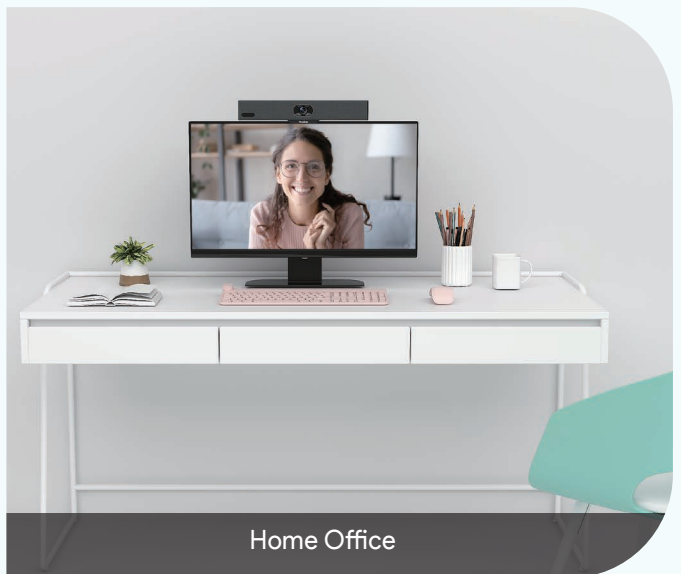

## MeetingBar A10

For Huddle Spaces and Home Office

Compact design

Leading platforms

Quality audio and video

Wireless device mode

Remote device management

# SIMPLE TO MAKE ROOM RIGHT

The Yealink MeetingBar A10 caters to all your huddle space meeting and home office needs. It is compact enough to fit in anywhere. You can set up within minutes and kick off your huddle space meeting in seconds.