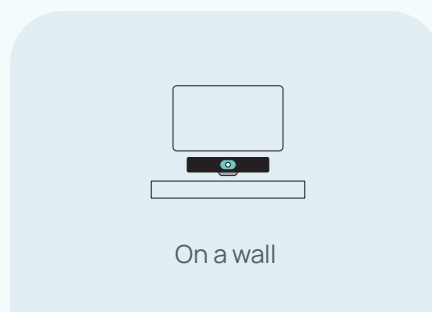

MeetingBar A10 optimizes your huddle space design and minimizes visible cabling with diverse mounting options.